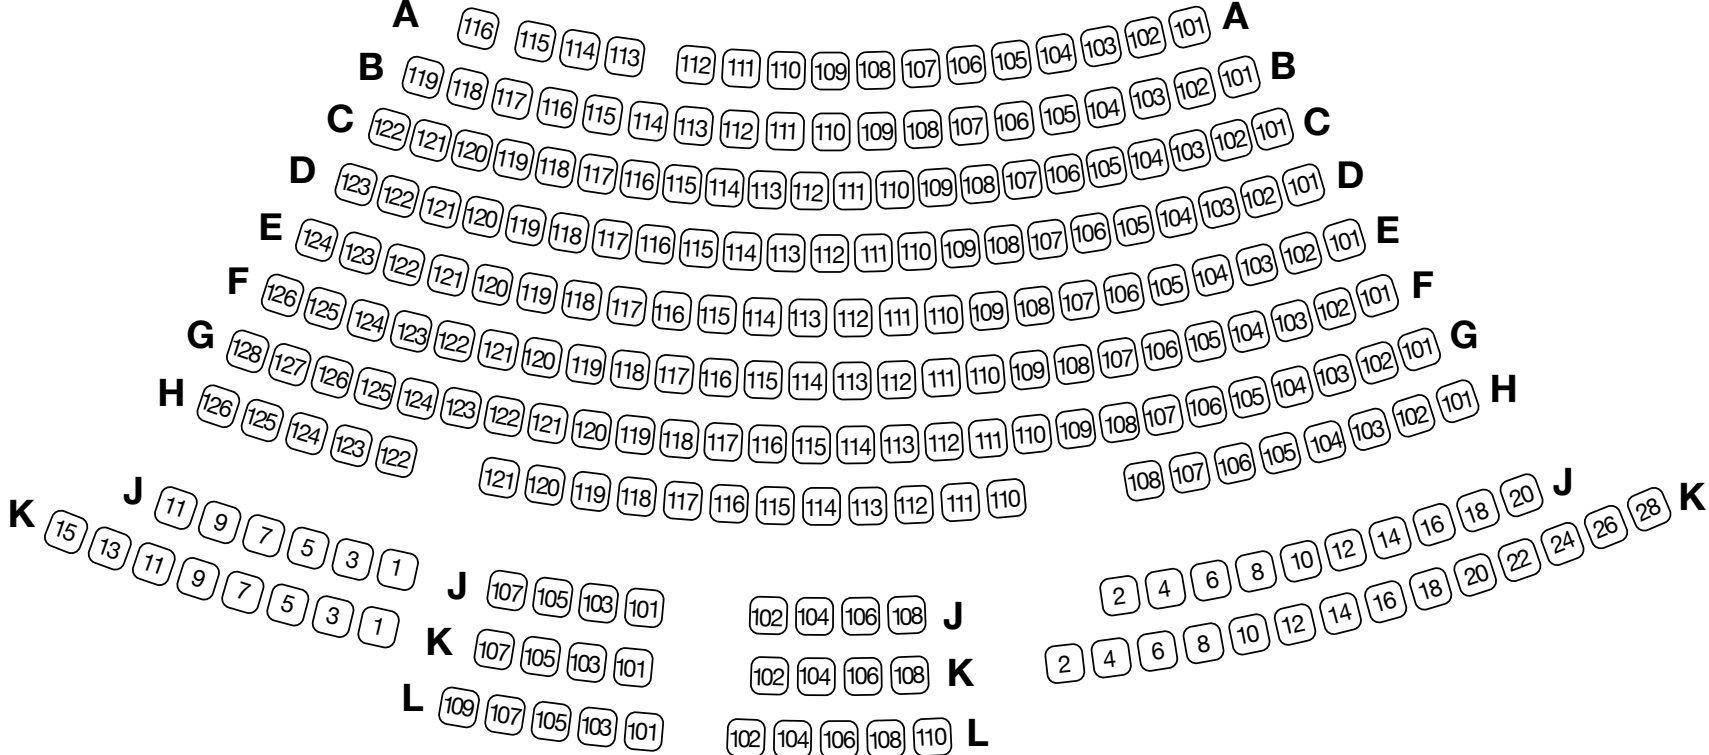

STAGE

Embarcadero Hall

247 seats